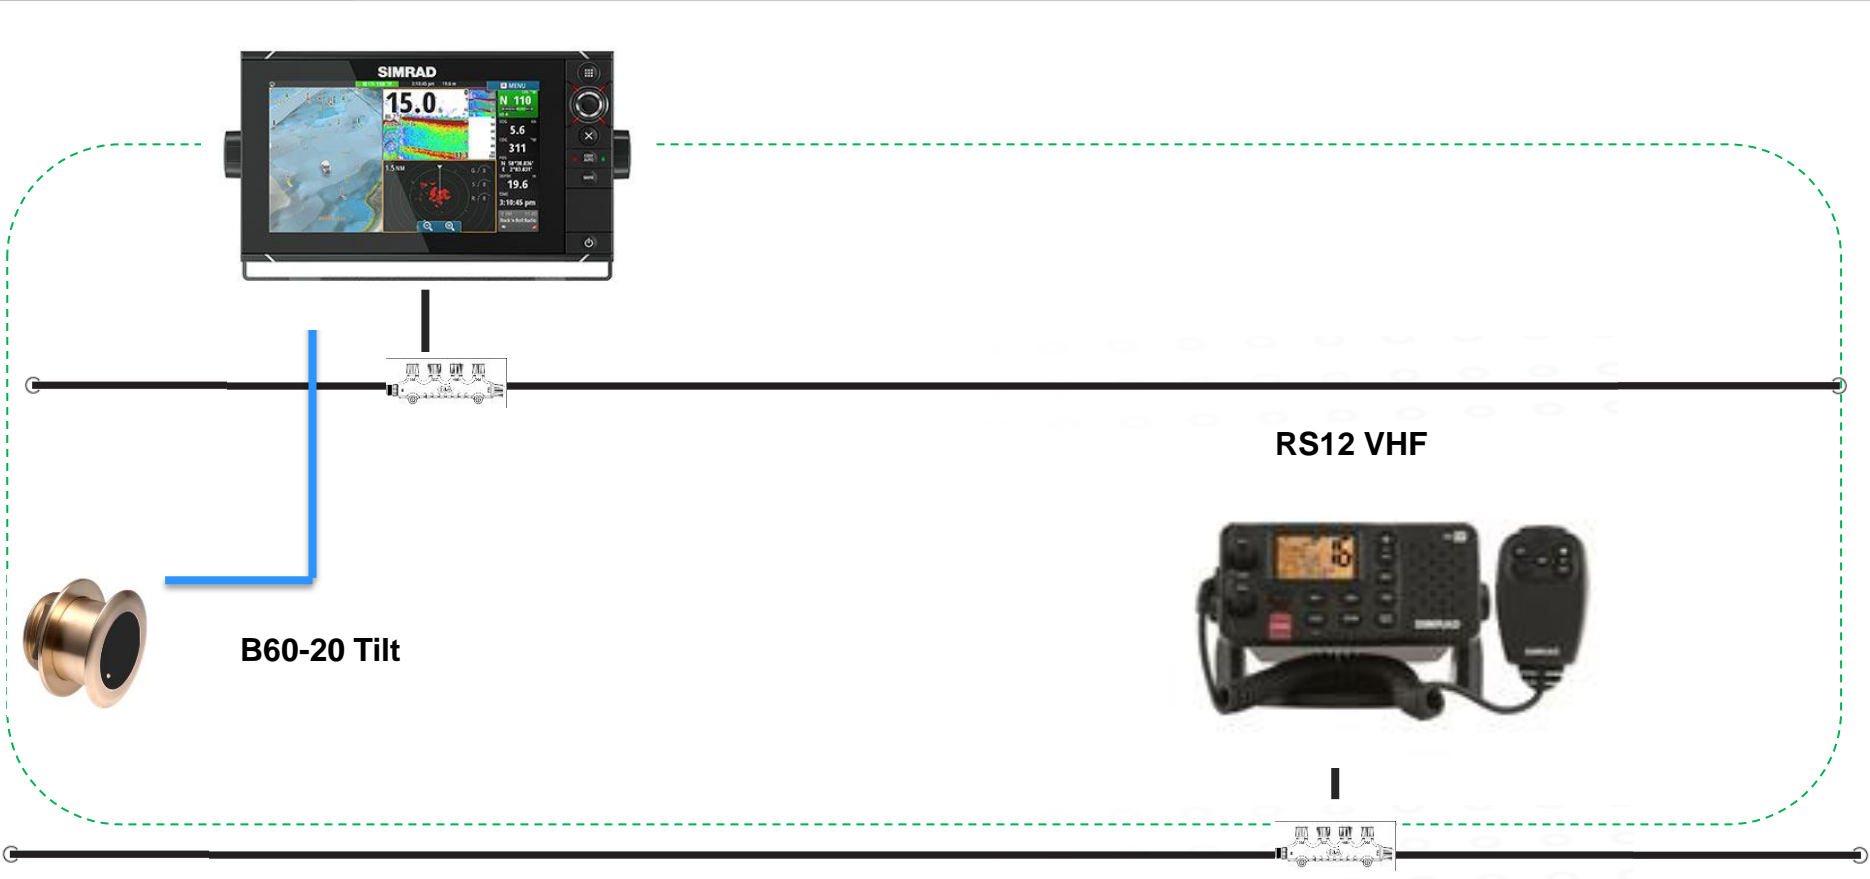

Sea Hunt - NSS evo2 9 inch Package

Sea Hunt Models: BX20BR, BX22BR, BX25BR, Ultra 196, Ultra 211, Ultra 225, Ultra 234, Ultra 235 SE, Triton 210, Triton 225, Edge 24, RZR 22, RZR 24, GameFish 25, GameFish 27

- - - Trim
- - - Pack
- - - Option

Sea Hunt - Simrad NSS evo2 12 inch Package

Single NSS evo2 12 inch display

B60-20 Tilt

RS12 VHF

Sea Hunt Models: Ultra 196, Ultra 211, Ultra 225, Ultra 234, Ultra 235
SE Sea Hunt Models: BX20BR, BX22BR, BX25BR, RZR 22, RZR 24,
Triton 210, Triton 225, GameFish 25, GameFish 27

--- Trim
--- Pack
--- Option

Sea Hunt - GameFish 25 & 27 - Simrad Dual NSS evo2 12 inch Packages

--- Trim
--- Pack
--- Option

Sea Hunt – GameFish 30 - Simrad Dual NSS evo2 Package

Dual NSS evo2 12 inch display