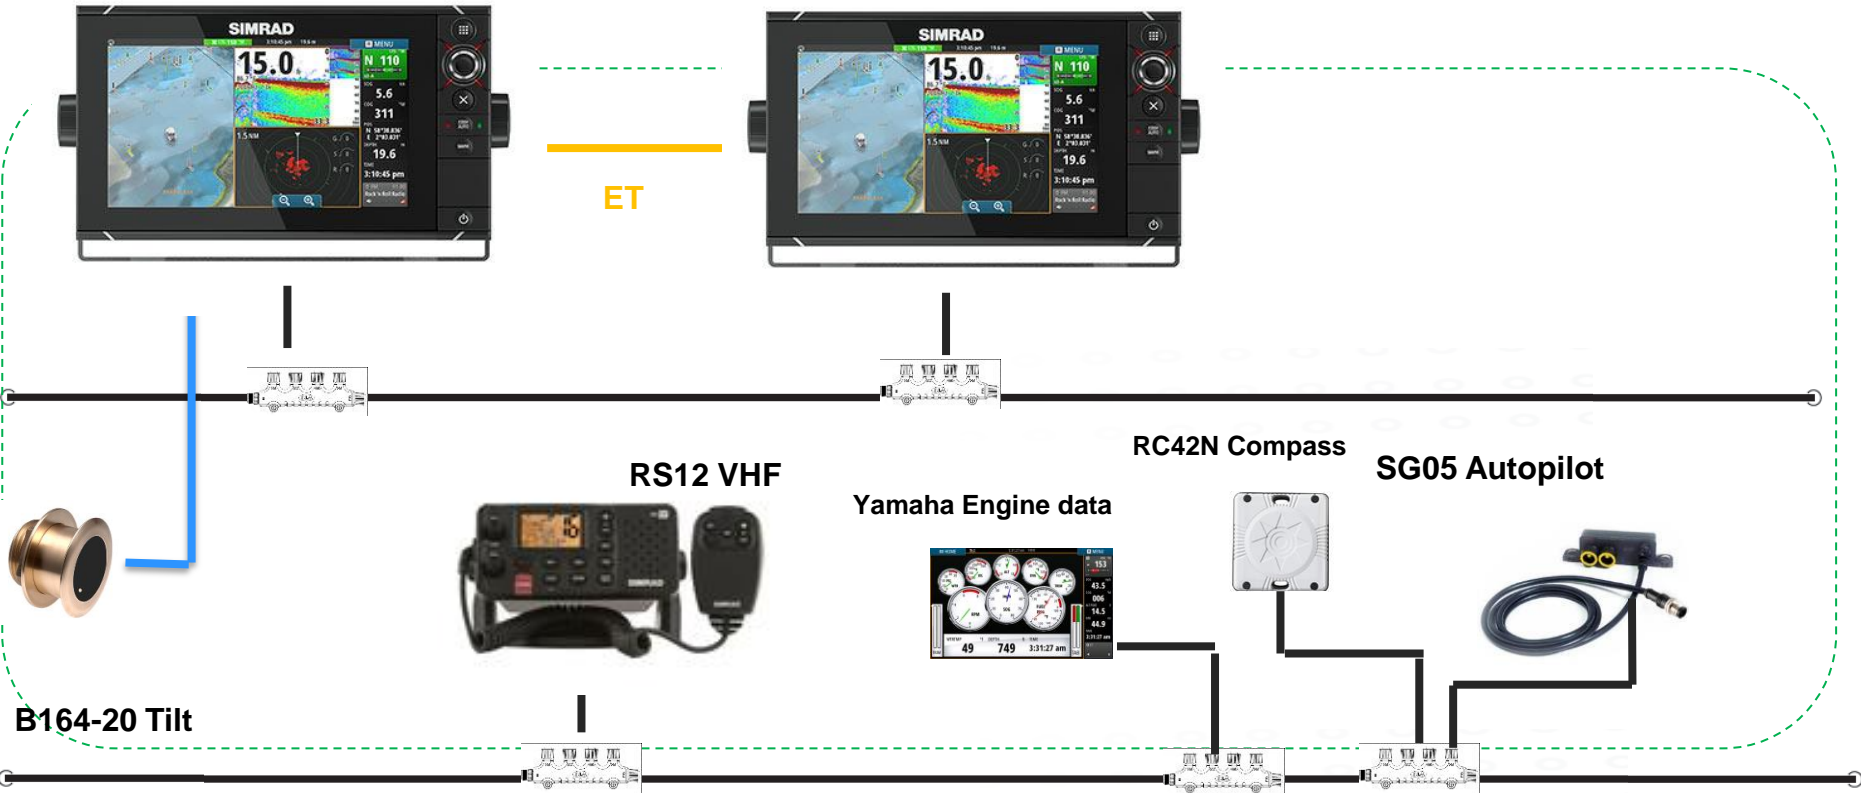

- - - Trim
- - - Pack
- - - Option

Sea Hunt - Simrad NSS evo2 12 inch Package

Single NSS evo2 12 inch display

B60-20 Tilt

RS12 VHF

Sea Hunt Models: Ultra 196, Ultra 211, Ultra 225, Ultra 234, Ultra 235
SE Sea Hunt Models: BX20BR, BX22BR, BX25BR, RZR 22, RZR 24,
Triton 210, Triton 225, GameFish 25, GameFish 27

--- Trim
--- Pack
--- Option

Sea Hunt - GameFish 25 & 27 - Simrad Dual NSS evo2 12 inch Packages

--- Trim
--- Pack
--- Option

Sea Hunt – GameFish 30 - Simrad Dual NSS evo2 Package

Dual NSS evo2 12 inch display

--- Trim
--- Pack
--- Option