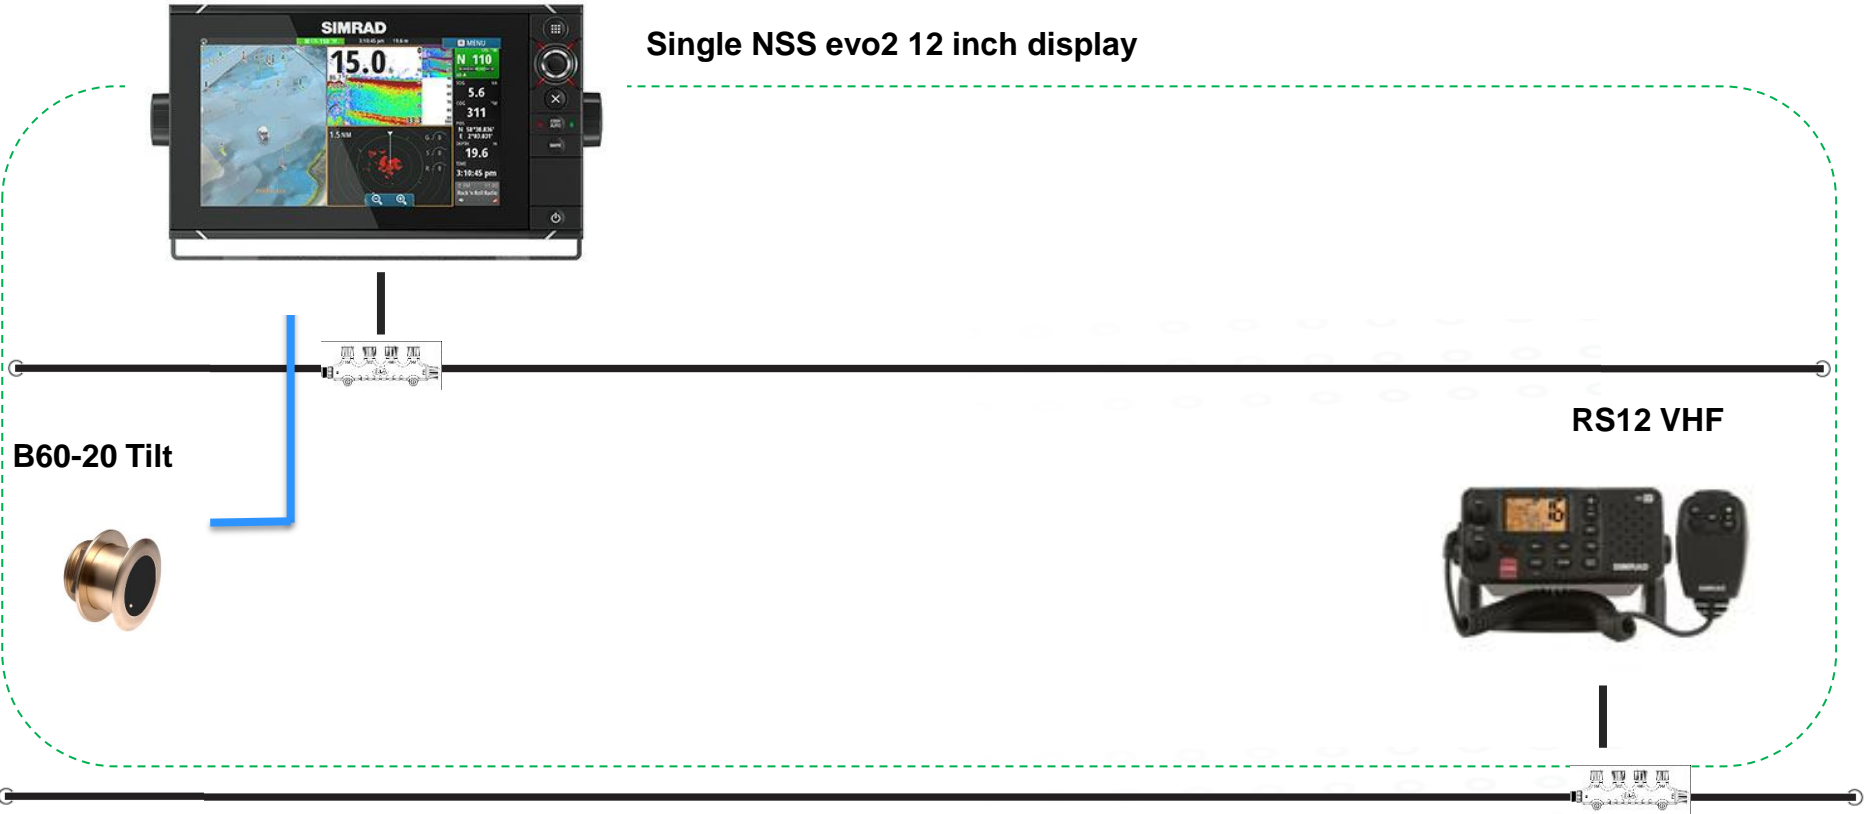

Sea Hunt - NSS evo2 9 inch Package

Sea Hunt Models: BX20BR, BX22BR, BX25BR, Ultra 196, Ultra 211, Ultra 225, Ultra 234, Ultra 235 SE, Triton 210, Triton 225, Edge 24, RZR 22, RZR 24, GameFish 25, GameFish 27

- - - Trim
- - - Pack
- - - Option

Sea Hunt - Simrad NSS evo2 12 inch Package

Single NSS evo2 12 inch display

B60-20 Tilt

RS12 VHF

Sea Hunt Models: Ultra 196, Ultra 211, Ultra 225, Ultra 234, Ultra 235
SE Sea Hunt Models: BX20BR, BX22BR, BX25BR, RZR 22, RZR 24,
Triton 210, Triton 225, GameFish 25, GameFish 27

--- Trim
--- Pack
--- Option

Sea Hunt - GameFish 25 & 27 - Simrad Dual NSS evo2 12 inch Packages

--- Trim
--- Pack
--- Option

Sea Hunt – GameFish 30 - Simrad Dual NSS evo2 Package

Dual NSS evo2 12 inch display

--- Trim
--- Pack
--- Option