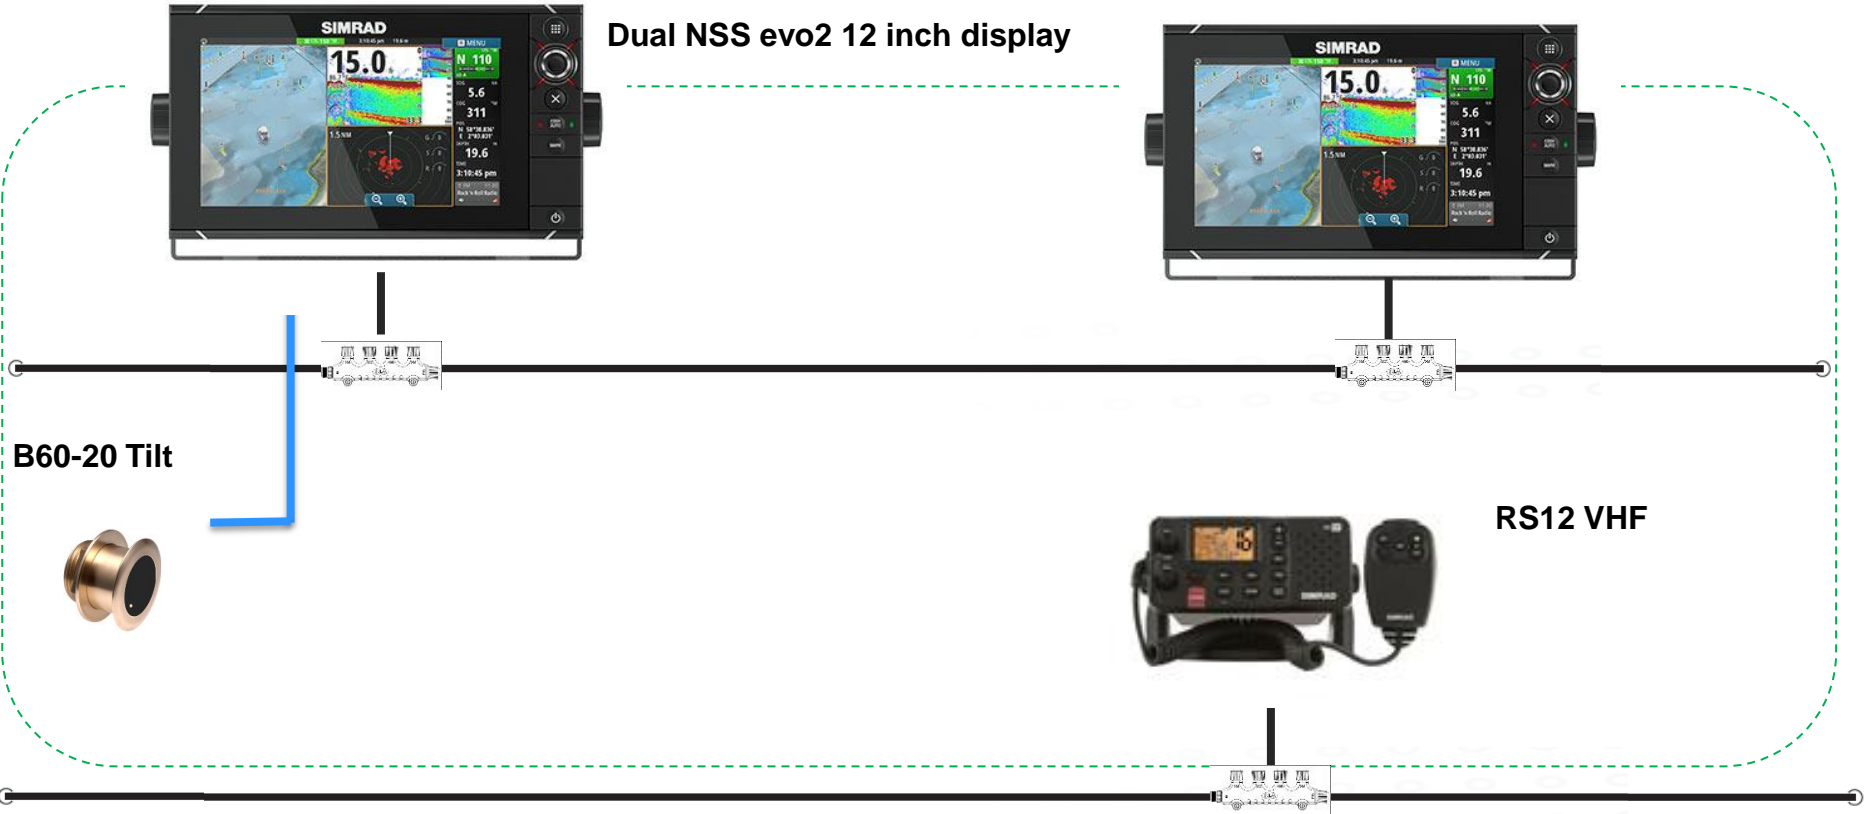

- - - Trim
- - - Pack
- - - Option

Sea Hunt - Simrad NSS evo2 12 inch Package

Single NSS evo2 12 inch display

B60-20 Tilt

RS12 VHF

Sea Hunt Models: Ultra 196, Ultra 211, Ultra 225, Ultra 234, Ultra 235
SE Sea Hunt Models: BX20BR, BX22BR, BX25BR, RZR 22, RZR 24,
Triton 210, Triton 225, GameFish 25, GameFish 27

--- Trim
--- Pack
--- Option

Sea Hunt - GameFish 25 & 27 - Simrad Dual NSS evo2 12 inch Packages

--- Trim
--- Pack
--- Option

Sea Hunt – GameFish 30 - Simrad Dual NSS evo2 Package

Dual NSS evo2 12 inch display

--- Trim
--- Pack
--- Option